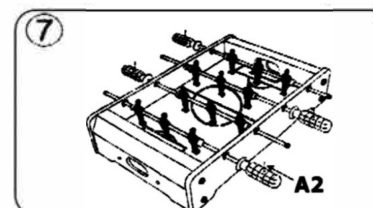

T1/T2/T3/T4			
			
4PCS			
E1		E2	
			
2PCS		2PCS	
E3		E4	
			
1PCS		2PCS	
E5	A1	A2	A3
			
4PCS	8PCS	4PCS	4PCS
B1			
			
8PCS		1PCS	
			
		2PCS	

ASSEMBLY INSTRUCTION

Use 4 bolt (B1) to attach two short boards (E1) and one long board (E2) with Allen Key (included).

Insert the playing surface (E3) into grooves of the assembled pieces from step 1 as shown.

Install the (A1) to T1, T2, T3 & T4.

Install the bars (T1, T2, T3 & T4) into the pre-drilled holes along the long board.
Warning: There're sharp edges on the end of the bars, be careful during assembly.

Position the remaining long board (E2) and attach securely as in step 1.

Attach the four handles (A2) and bar caps (A3) as shown and press firmly into place.

Attach the handles (A2) to the metal bars all the way to the stop.

Line up part (E4) to pre-drilled pilot holes and attach using parts (E5)

WARNING

Not suitable for children under 3 years.
Small parts - Choking hazard!

SEZNAM DÍLŮ

T1/T2/T3/T4			
			
4 ks			
E1		E2	
			
2 ks		2 ks	
E3		E4	
			
1 ks		2 ks	
E5	A1	A2	A3
			
4 ks	8 ks	4 ks	4 ks
B1			
8 ks			
8 ks		Imbusový klíč	
1 ks			
8 ks		2 ks	