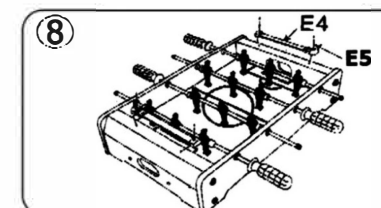

T1/T2/T3/T4			
			
4PCS			
E1		E2	
			
2PCS		2PCS	
E3		E4	
			
1PCS		2PCS	
E5	A1	A2	A3
			
4PCS	8PCS	4PCS	4PCS
B1			
			
8PCS		1PCS	
			
		2PCS	

ASSEMBLY INSTRUCTION

Use 4 bolt (B1) to attach two short boards (E1) and one long board (E2) with Allen Key (included).

Insert the playing surface (E3) into grooves of the assembled pieces from step 1 as shown.

Install the (A1) to T1, T2, T3 & T4.

Install the bars (T1, T2, T3 & T4) into the pre-drilled holes along the long board.
Warning: There're sharp edges on the end of the bars, be careful during assembly.

Position the remaining long board (E2) and attach securely as in step 1.

Attach the four handles (A2) and bar caps (A3) as shown and press firmly into place.

Attach the handles (A2) to the metal bars all the way to the stop.

Line up part (E4) to pre-drilled pilot holes and attach using parts (E5)

WARNING

Not suitable for children under 3 years.
Small parts - Choking hazard!

SEZNAM DÍLŮ

T1/T2/T3/T4			
			
4 ks			
E1		E2	
			
2 ks		2 ks	
E3		E4	
			
1 ks		2 ks	
E5	A1	A2	A3
			
4 ks	8 ks	4 ks	4 ks
B1			
8 ks			
8 ks		Imbusový klíč	
1 ks			
8 ks		2 ks	